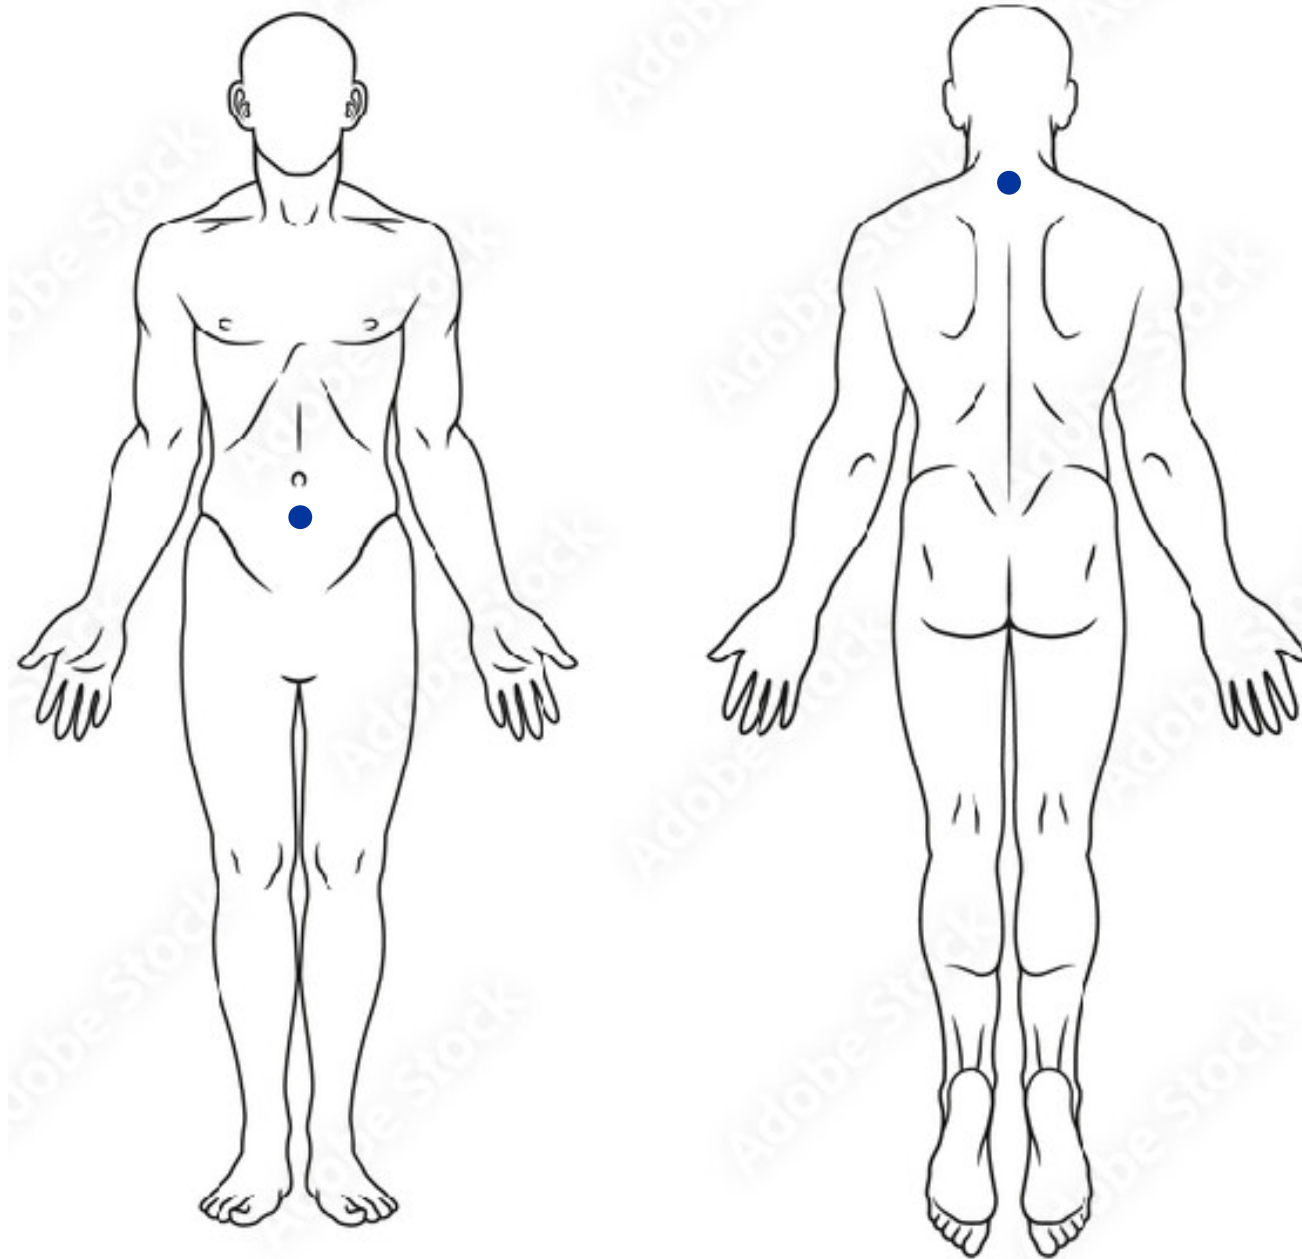

X39

STEM CELL TECHNOLOGY

What it does

- Elevates **GHK-CU** in your body
- Improves the **mitochondrial function** of every cell in your body
- **Increase your level of healthy unmutated stem cells**

THE GAMECHANGER TEAM
just stick it

WWW.THEGAMECHANGERTEAM.COM

Elevate, Activate, Regenerate

X39 fosters the flow of energy throughout your body resulting in strength, stamina and beyond.

How to use

- Apply to clean dry skin in the morning.
- Wear patch for 12 hours before removing and discarding.
- Stay well hydrate.

Juliana Coles
(505) 690-1262

How it works

The non-transdermal patch contains a mesh lattice made of organic materials that reflect your body heat in the form of a precisely modulated low level infrared light.

Various wavelengths of light are reflected back into the body which signal the body to activate a specific peptide occurring naturally in the body. This enables the body to revert to a more youthful state through cellular regeneration, energy flow and other restorative changes.